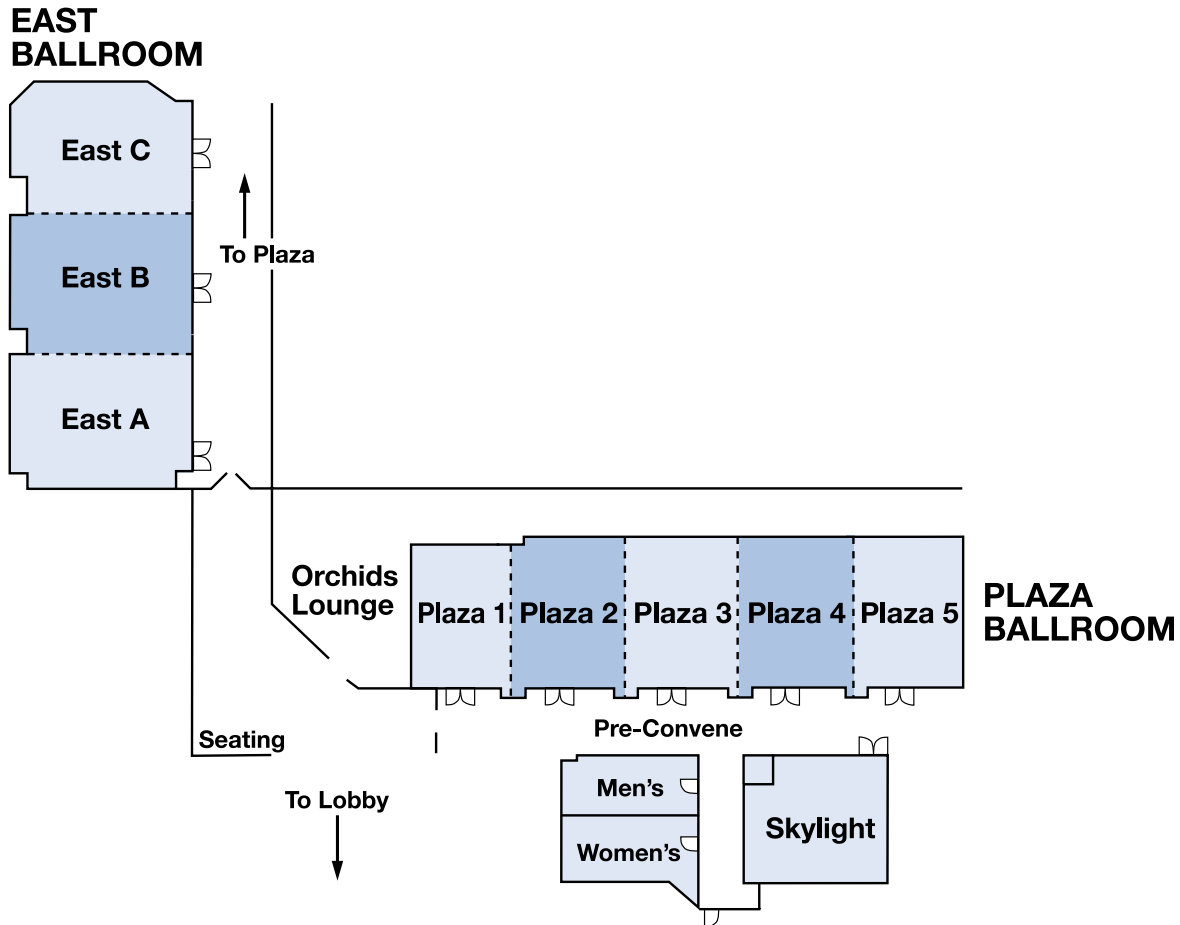

Sheraton Westport Plaza Hotel St. Louis

900 Westport Plaza St. Louis, Missouri 63146
 T (314) 878 1500 sheraton.com/westportplaza

Room Dimensions & Seating Capacity

Room Name	Dimensions	Square Feet	Theater	Classroom	Conference	U-shaped	Reception	Banquet
East Ballroom	89 x 53	4717	400	210	—	—	650	300
East A	29 x 53	1537	130	70	45	45	200	100
East B	32 x 53	1696	150	75	48	45	250	110
East C	28 x 53	1484	120	65	40	40	200	90
Plaza Ballroom	113 x 32	3616	465	178	—	—	460	240
Plaza I	20 x 32	640	80	16	22	20	80	40
Plaza II	22 x 32	704	90	32	26	25	100	50
Plaza III	24 x 32	768	100	40	30	25	100	50
Plaza IV	24 x 32	768	100	40	30	25	100	50
Plaza V	23 x 32	736	95	32	25	22	80	50
Skylight	30 x 30	900	70	40	30	25	110	60
View							150	100