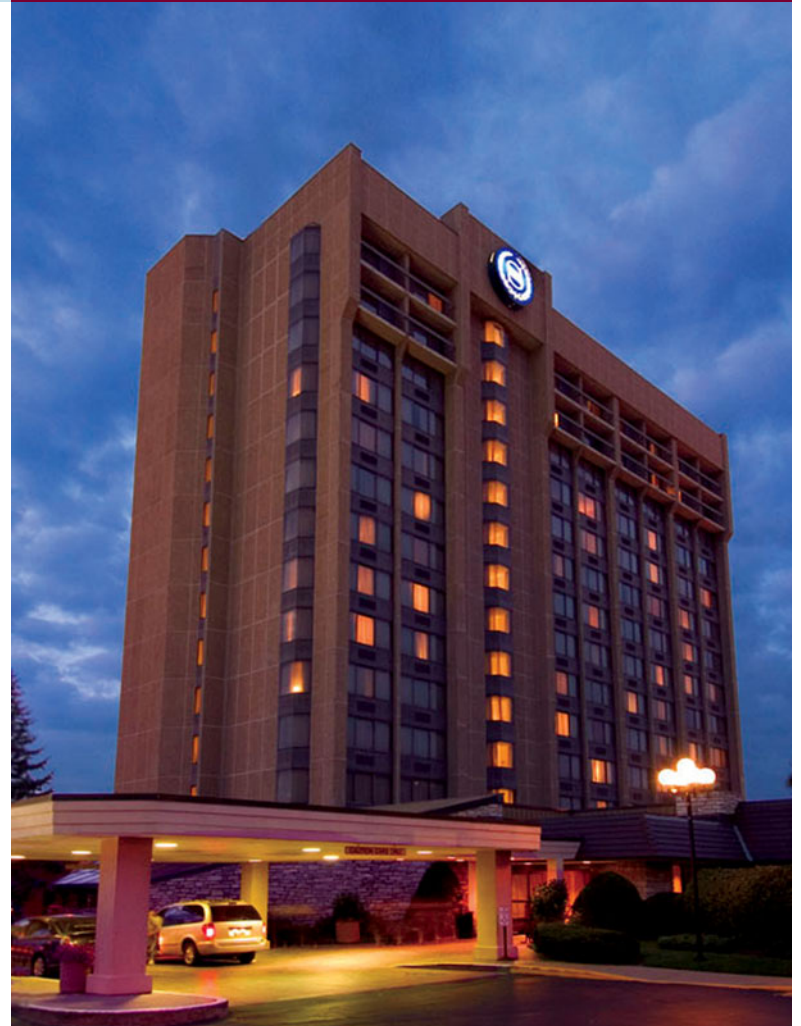

**SHERATON WESTPORT PLAZA
HOTEL ST. LOUIS**
900 Westport Plaza
St. Louis, MO 63146
t — 314 878 1500
sheratonwestport.com

**Sheraton Westport Plaza
Hotel St. Louis**
ST. LOUIS, MO

ST. LOUIS, MO

SHERATON
**Westport Plaza
Hotel St. Louis**

NOW BOASTING THE COMPLETION OF A
MULTIMILLION-DOLLAR RENOVATION

Casual Elegance

At the Sheraton Westport Plaza Hotel, you'll find stylish new surroundings, upscale amenities and state-of-the-art technology. Our ideal location in Westport Plaza, renown for it's beautiful landmarks and sporting events, is close to everything St. Louis offers including sophisticated museums, exceptional dining and vibrant entertainment venues. Shop at the trendy Loop area and Galleria Mall or specialty boutiques in Clayton, all just minutes away.